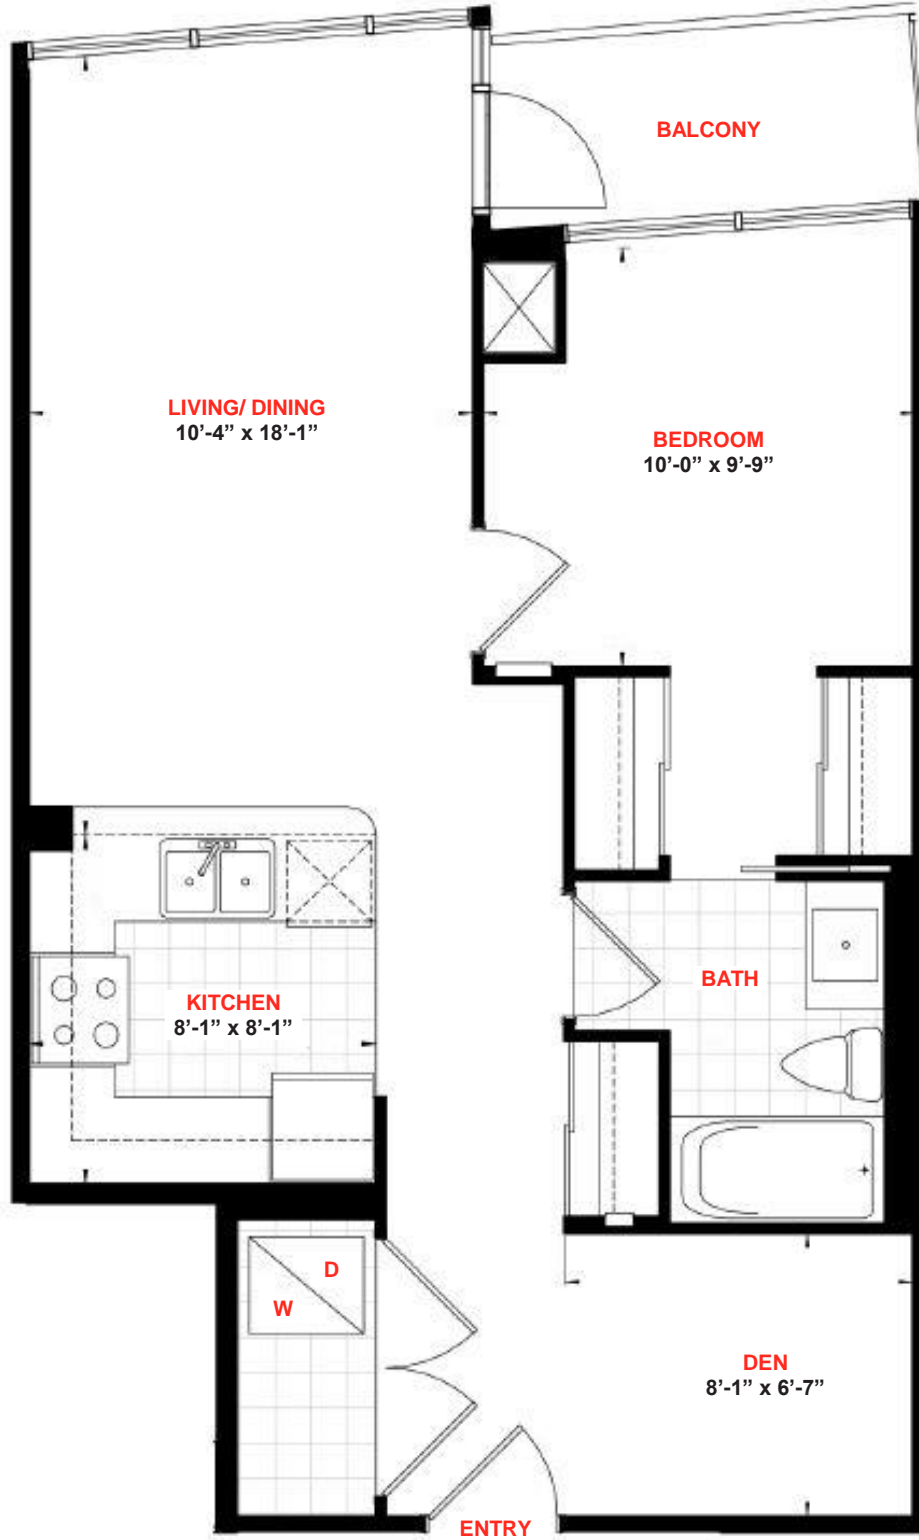

SUITES
305, 405
ONE BEDROOM + DEN
 Suite Area: 665 sq.ft.
 Balcony: 42 sq.ft.
Total Area: 707 sq.ft.

All areas and stated room dimensions are approximate. Sizes and specifications are subject to change without notice. Actual living area and balcony/terraces may vary from floor stated areas. E. & O.E.